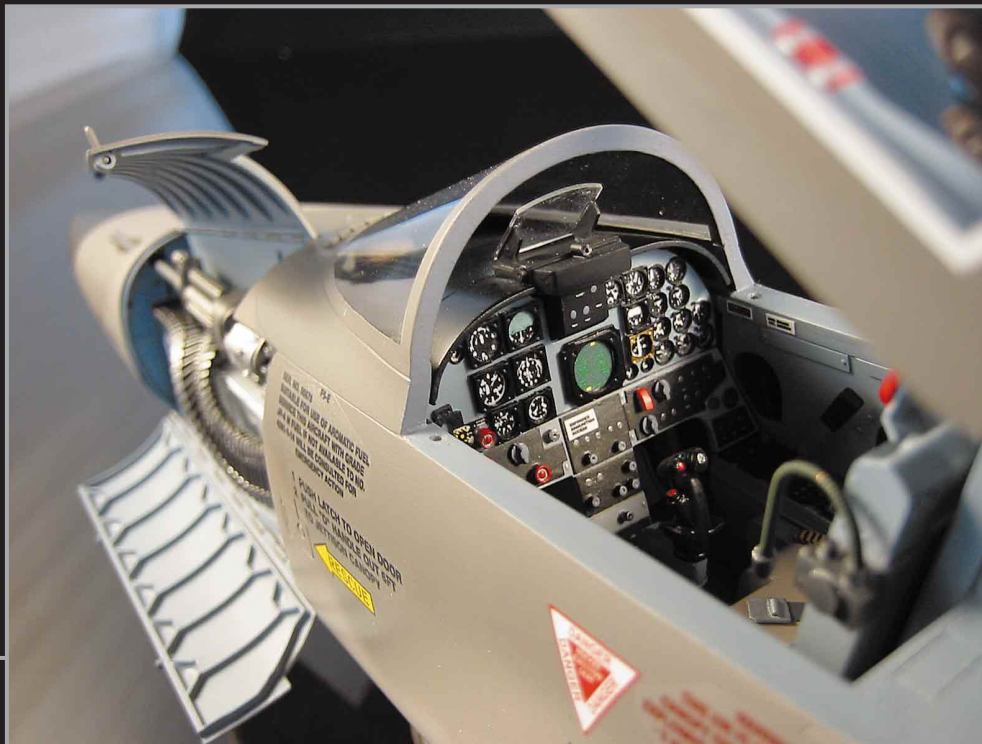

# F-16 Detail Landing Gear

www.hph.cz

Scale 1:18

**MIG-21**

[www.hph.cz](http://www.hph.cz)

Scale 1:18

**F-86 Sabre**  
www.hph.cz

Scale 1:18