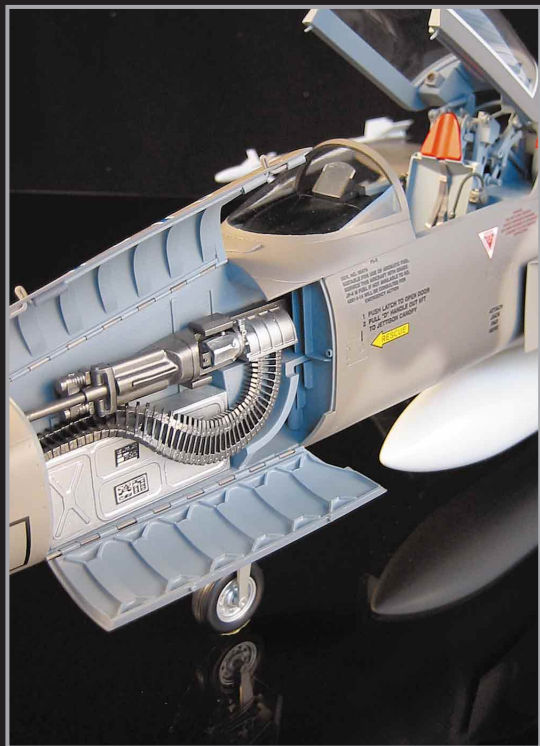

# F-16 Detail Landing Gear

www.hph.cz

Scale 1:18

**MIG-21**

[www.hph.cz](http://www.hph.cz)

Scale 1:18

**F-86 Sabre**  
www.hph.cz

Scale 1:18