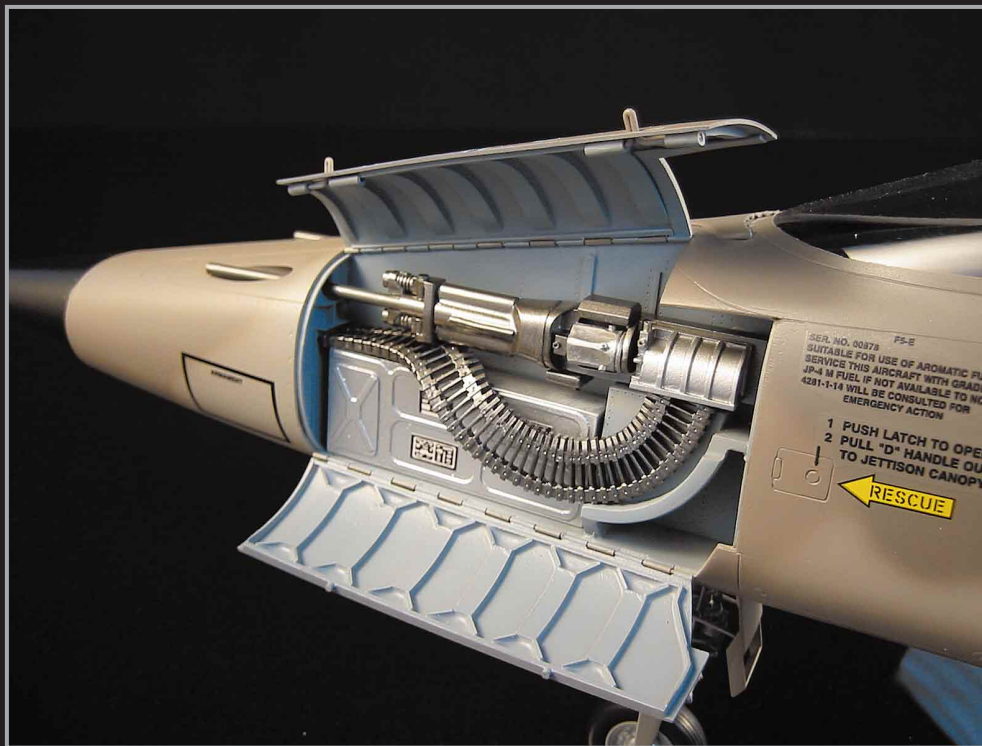

# F-16 Detail Landing Gear

www.hph.cz

Scale 1:18

**MIG-21**

[www.hph.cz](http://www.hph.cz)

Scale 1:18

**F-86 Sabre**  
www.hph.cz

Scale 1:18